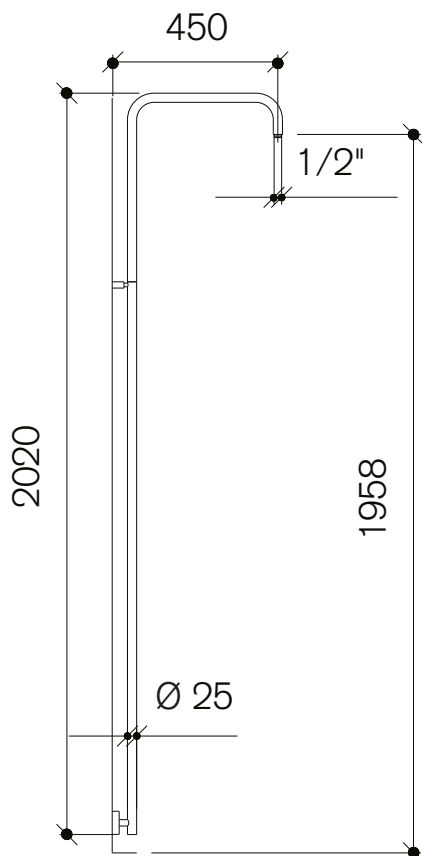

EXPOSED "U" SHOWER COLUMN,
 ARM LENGTH 400mm, HEIGHT 2020mm

 chrome 112702

ON REQUEST 20 PCS EACH

 satin nickel AS112702

 black B112702

 gold G112702

 copper C112702

 satin gold SG112702

WRAS Certificate Number
1609062

FLOW RATES

3.0 bar 19,5 lpm

T. 01375 392100
 info@aquaplussolutions.com